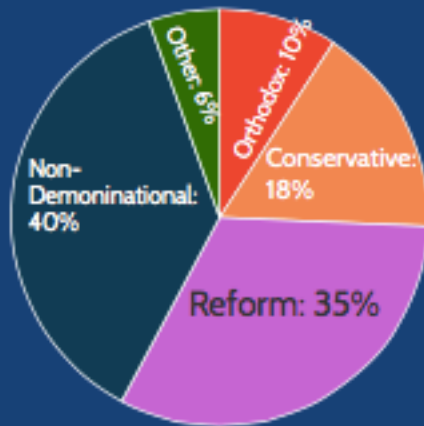

# Jewish Identity on College Campuses

## How Jewish college students IDENTIFY

*LESS THAN 70% IDENTIFY AS ORTHODOX OR CONSERVATIVE*

**54%**

of all Jewish college students reported Anti-Semitic attacks on them in the 2013-2014 school year